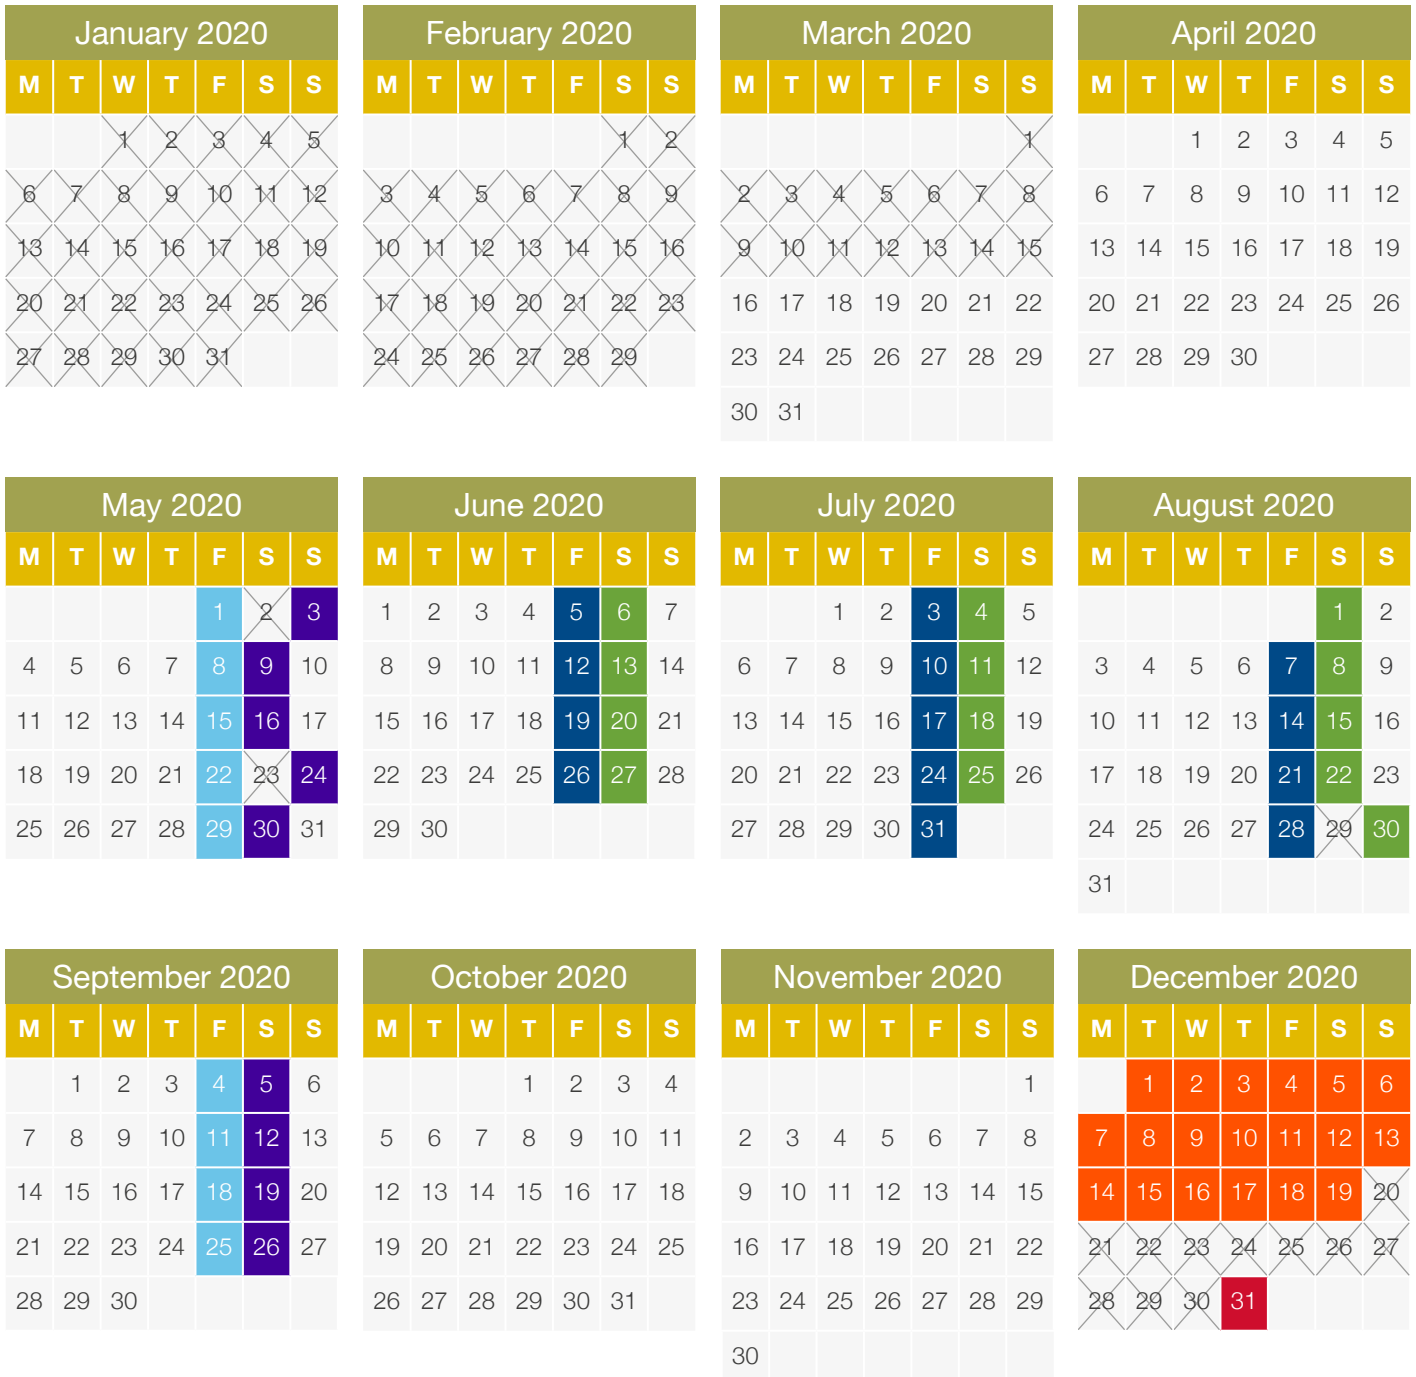

# Hire Prices 2020

Key to hire prices:

Please note:

All prices inclusive of VAT.  
 Subject to a maximum of 2 bookings per week (except in December which is subject to just one booking per week).  
 The calendar indicates hire prices, not availability which must be checked separately.